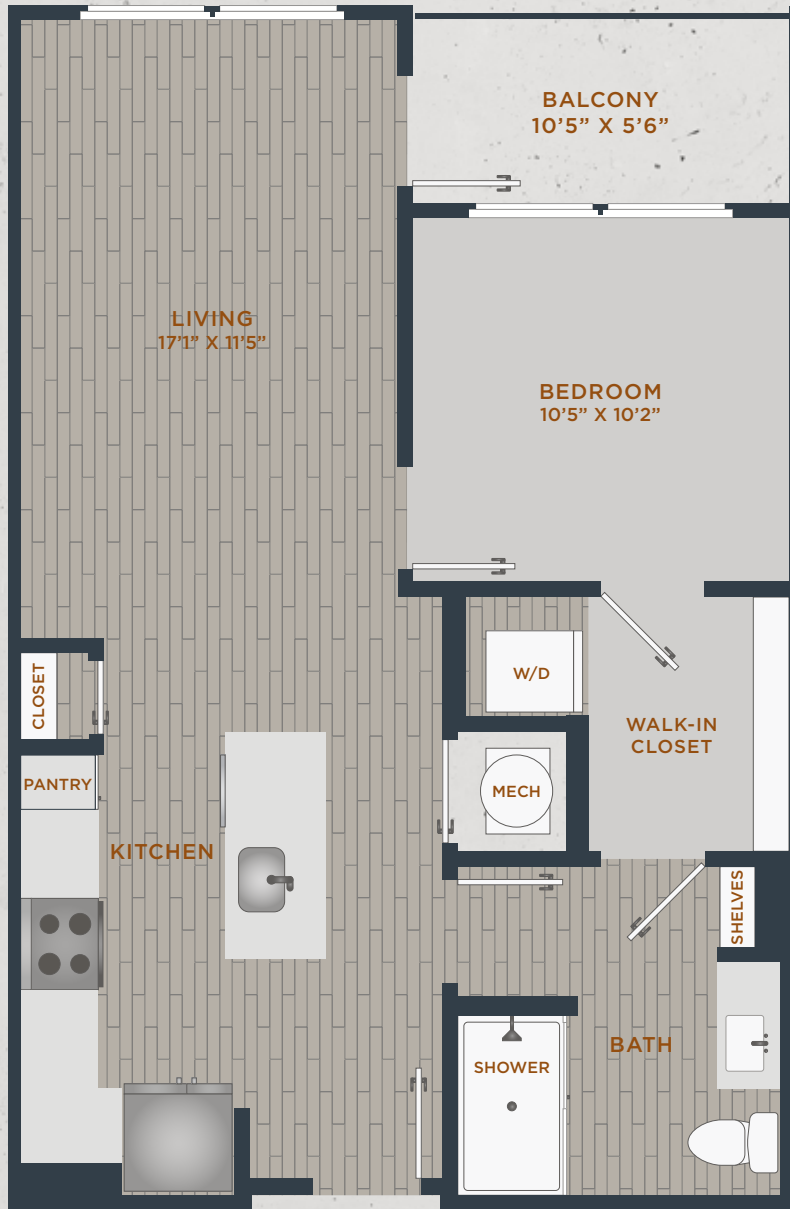

UNIT A1 • 1 BED • 1 BATH
671 SF INTERIOR • 60 SF EXTERIOR • 731 SF TOTAL

VUE AT THE QUARTER

678.809.6449 | VUEATL.COM
2048 BOLTON DR, ATLANTA, GA 30318