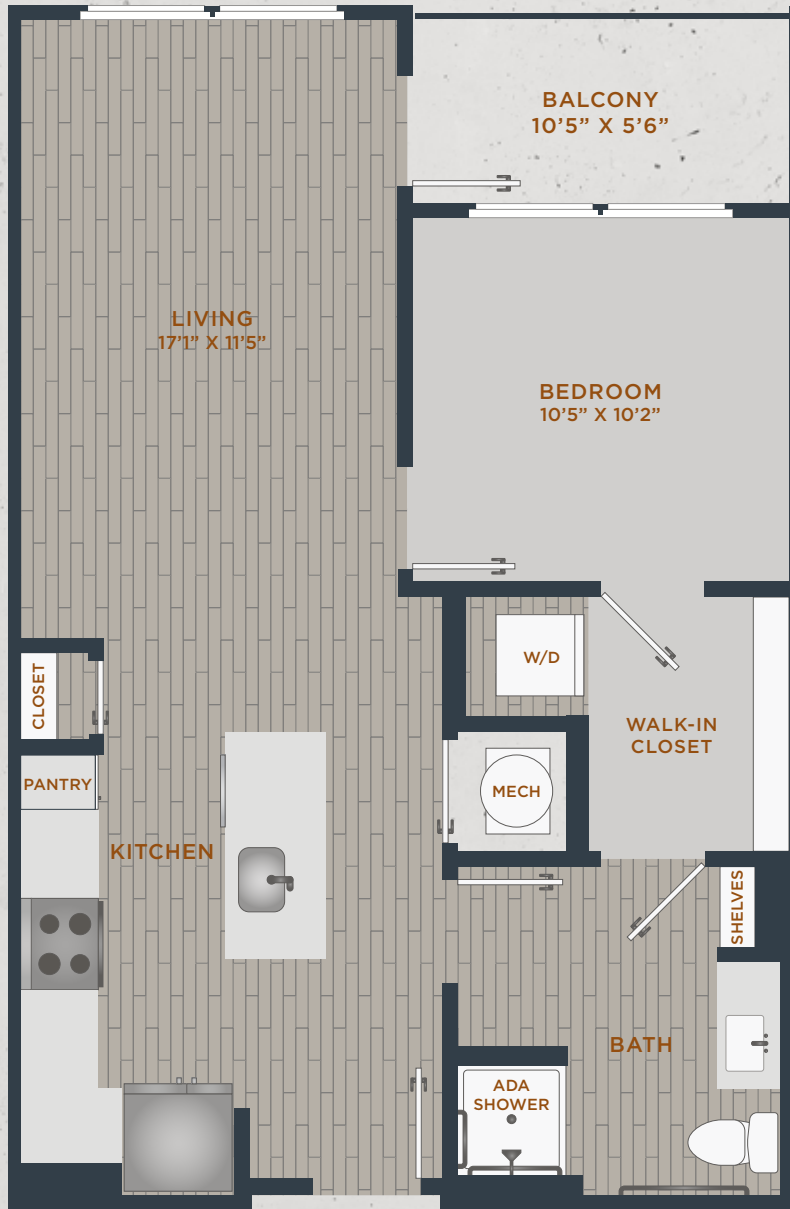

UNIT A1-HC • 1 BED • 1 BATH
671 SF INTERIOR • 60 SF EXTERIOR • 731 SF TOTAL

VUE AT THE QUARTER

678.809.6449 | VUEATL.COM
2048 BOLTON DR, ATLANTA, GA 30318