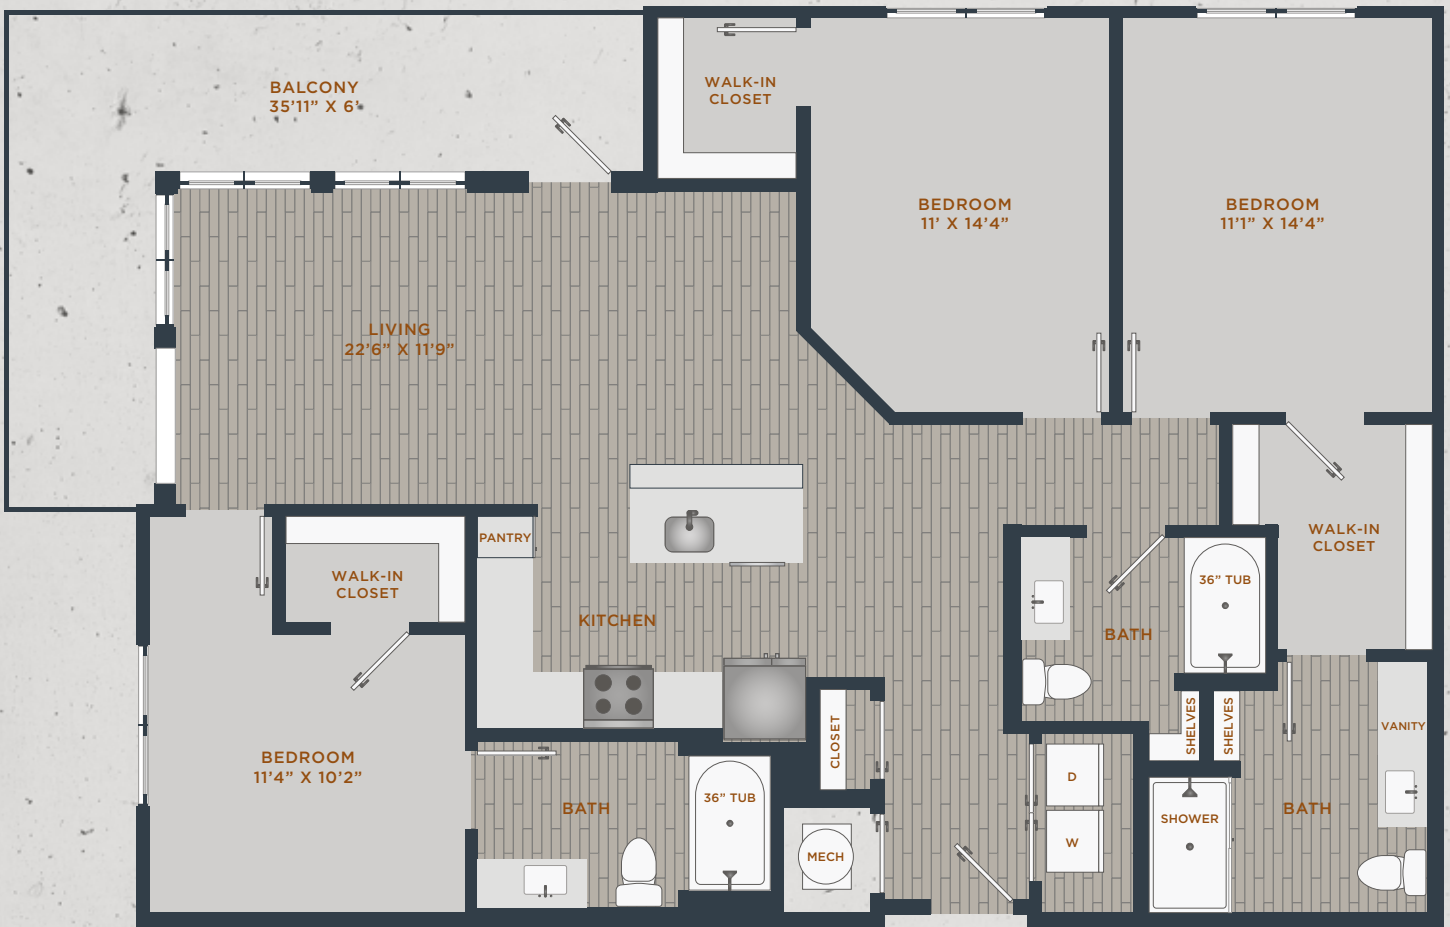

UNIT C1 • 3 BED • 2 BATH

1,461 SF INTERIOR • 211 SF EXTERIOR • 1,672 SF TOTAL

VUE AT THE QUARTER

678.809.6449 | VUEATL.COM

2048 BOLTON DR, ATLANTA, GA 30318