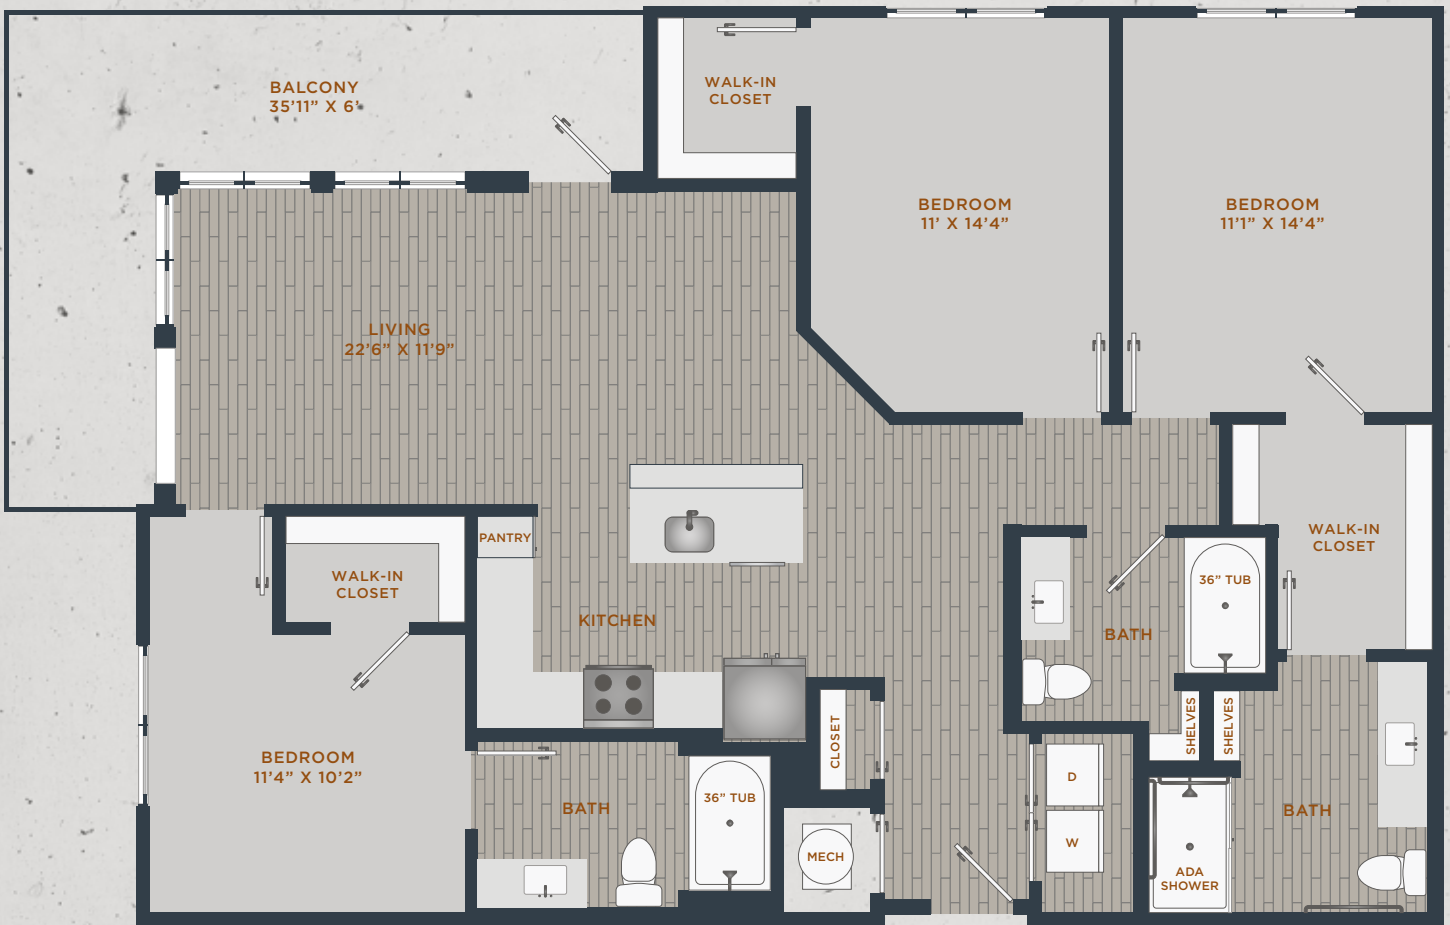

UNIT C1-HC • 3 BED • 2 BATH
1,461 SF INTERIOR • 211 SF EXTERIOR • 1,672 SF TOTAL

VUE AT THE QUARTER

678.809.6449 | VUEATL.COM
2048 BOLTON DR, ATLANTA, GA 30318