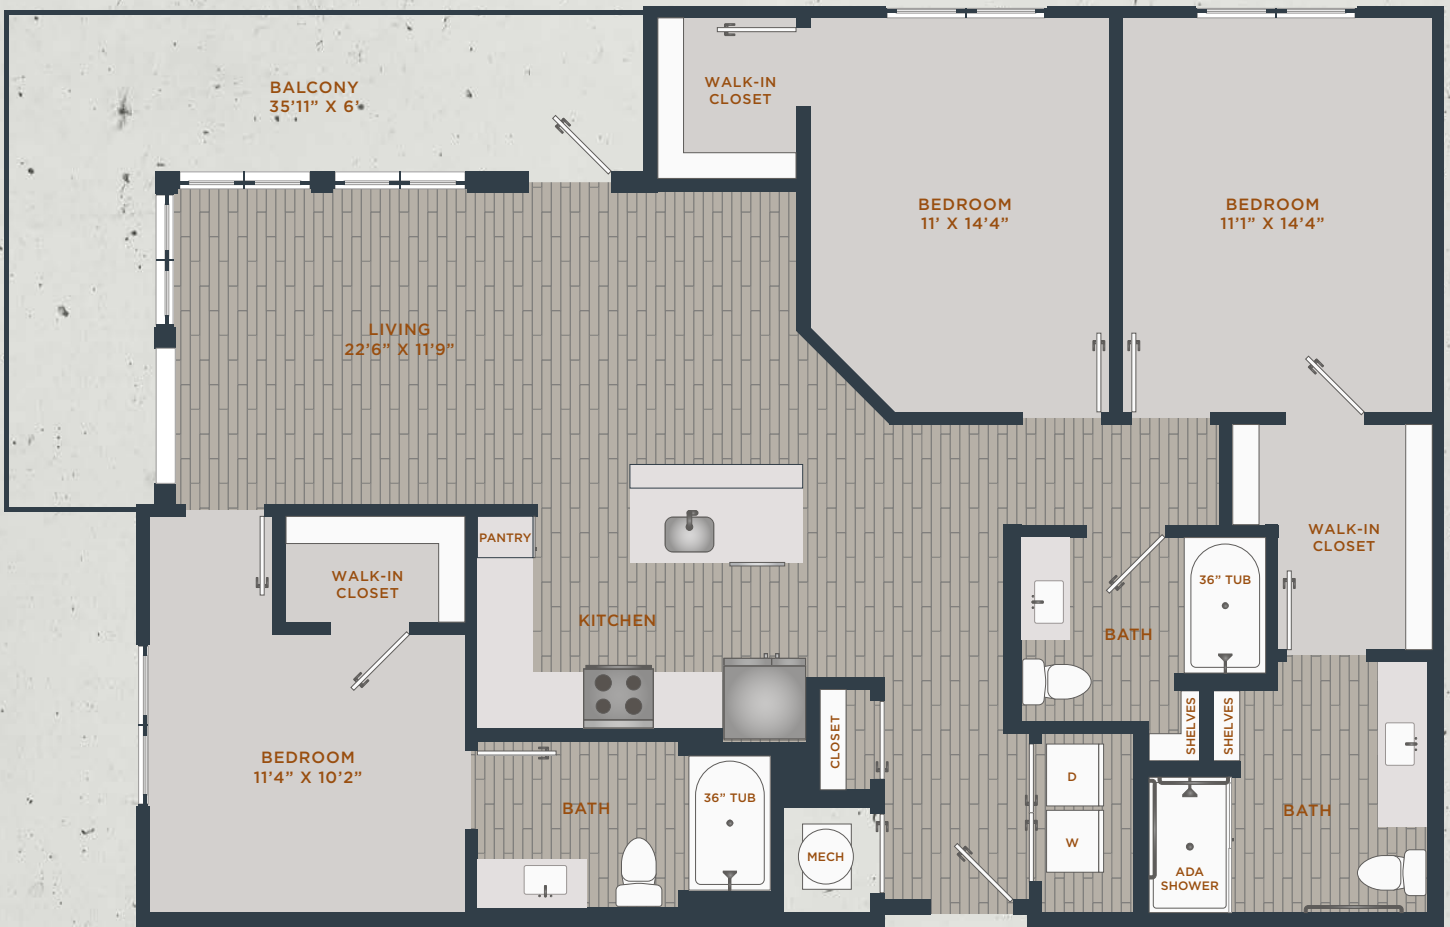

UNIT C1-HC • 3 BED • 3 BATH
1,461 SF INTERIOR • 211 SF EXTERIOR • 1,672 SF TOTAL

VUE AT THE QUARTER

678.809.6449 | VUEATL.COM
2048 BOLTON DR, ATLANTA, GA 30318